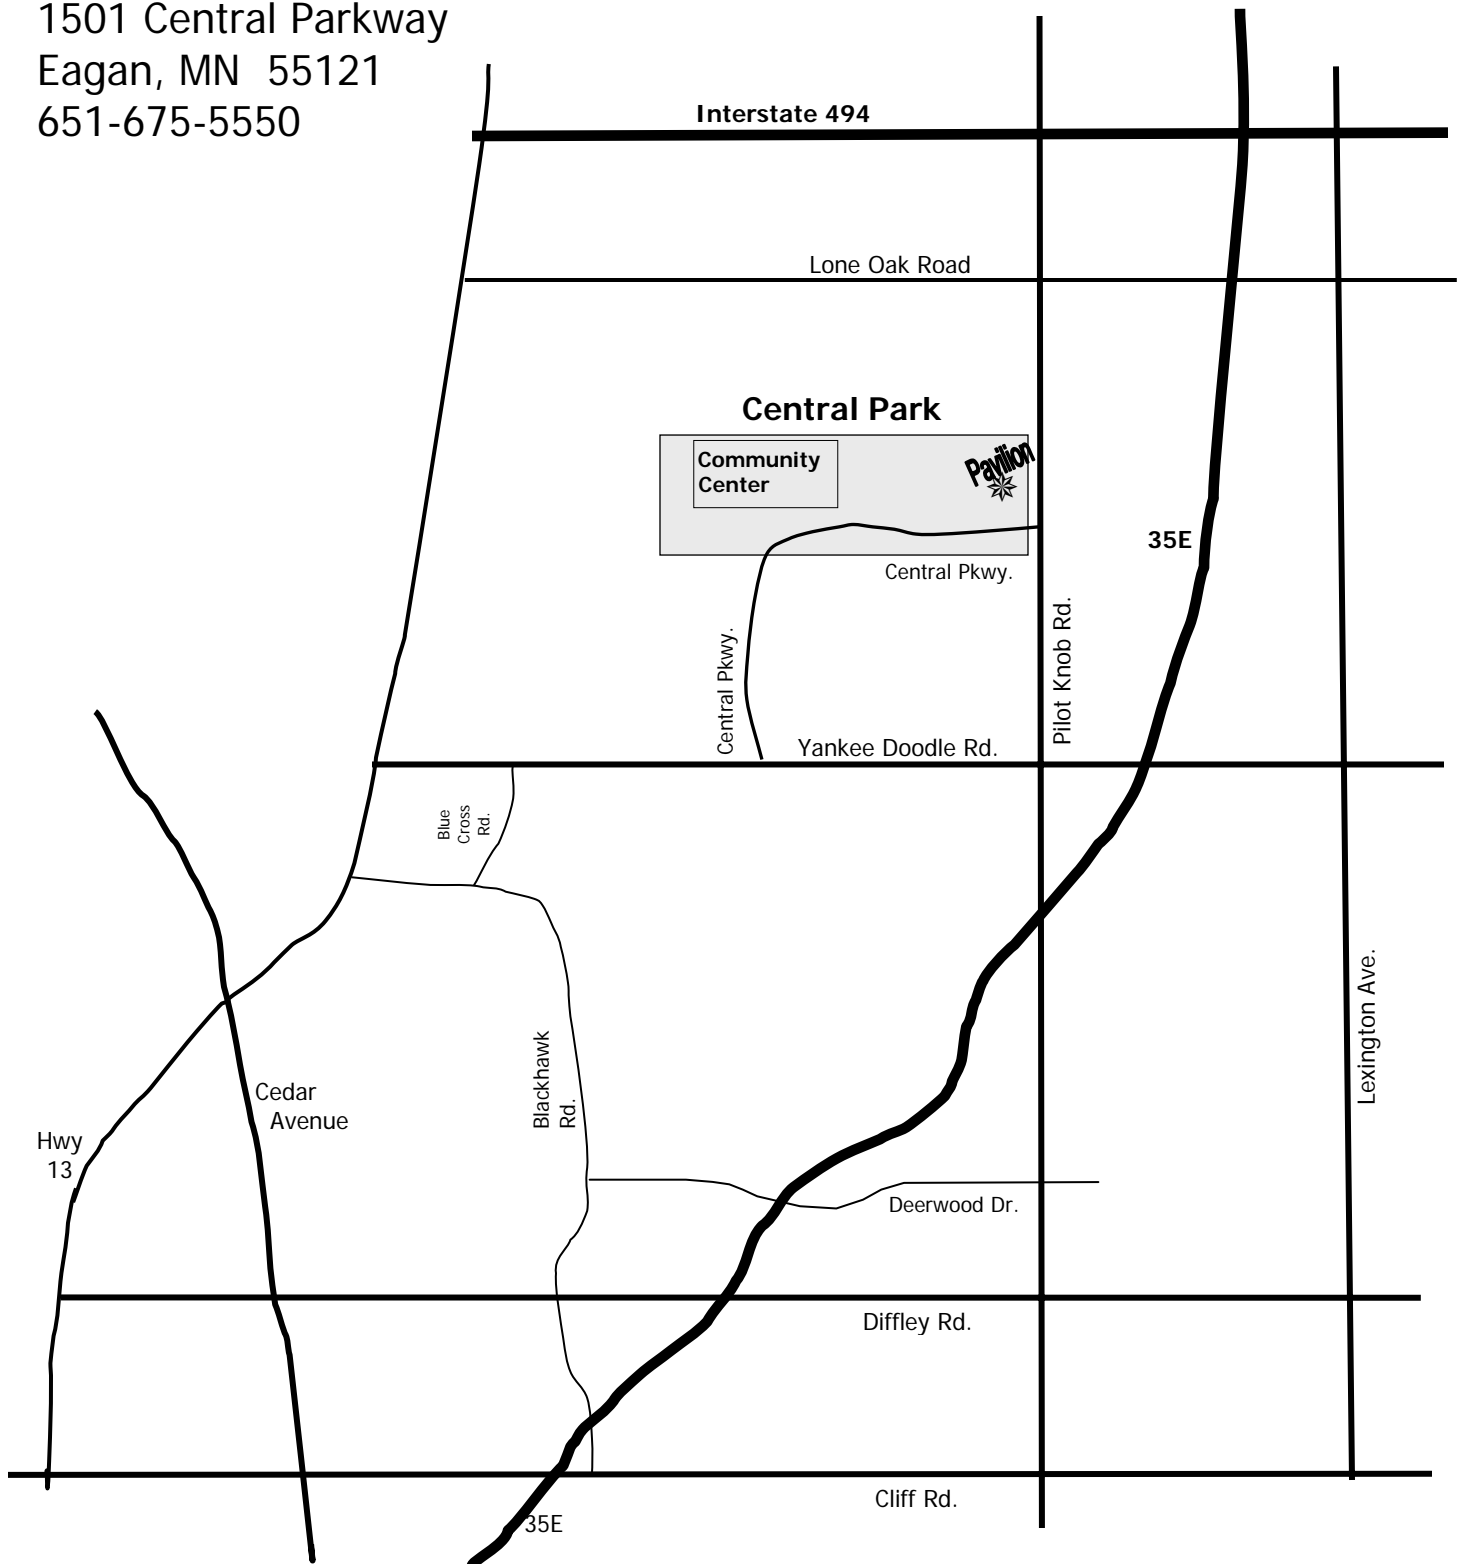

Eagan Community Center

1501 Central Parkway

Eagan, MN 55121

651-675-5550

Directions to Eagan Community Center --

From the north or south via 35E:

Take 35E to the Pilot Knob Road exit; at top of exit ramp, turn left (north). Follow Pilot Knob Road past Yankee Doodle Road, turn left onto Central Parkway.

From the east or west:

Take 494 to 35E south. Exit 35E at Yankee Doodle Road; at top of exit ramp, turn right onto Yankee Doodle Road. Turn right onto Pilot Knob Road, then left onto Central Parkway. (OR: Take 494 to Pilot Knob Road exit; at top of ramp, turn left (south) onto Pilot Knob Road. Turn right onto Central Parkway.)

North
(map not to scale)